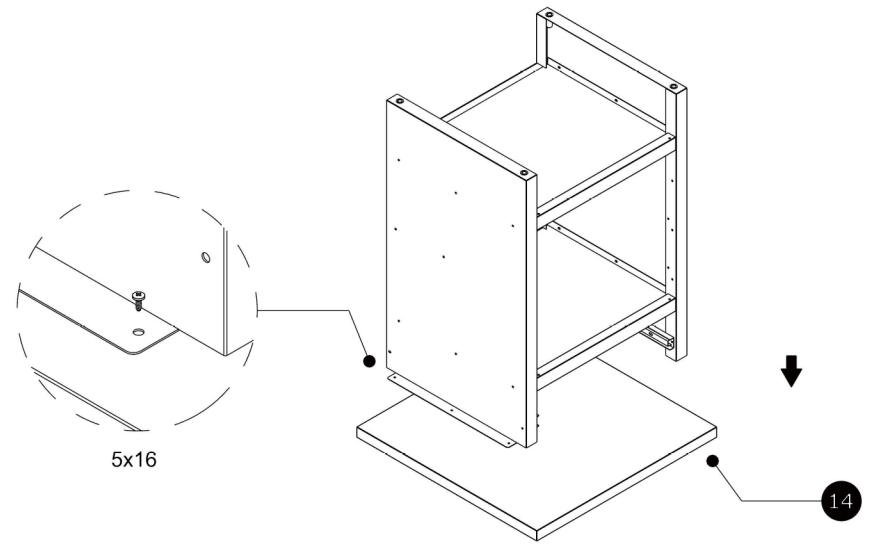

# Bill of Material

No.	Parts	Dimension in mm (LxWxD)	Quantity
01	Drawer Back	438x125x19	1
02	Drawer Bottom	438x125x19	1
03	Drawer Side	428x126x10	2
04	Drawer Front	438x125x17	1
05	Drawer Surface Panel	457x139x15	1
06	Drawer Handle	44x198x22	1
07	Side Board 1	770x467x65	1
08	Side Board 2	770x467x65	1
09	Drawer Slide	438x125x19	2
10	L-Plate	210x15x15	2
11	Door Stop Trail	418x18x12	1
12	Shelf Board	535x464x37	2
13	Back Board	530x482x0.6	1
14	Wooden Worktop	600x600x32	1
15	Mounting Angle	30x30x1.2	2
16	Height Adjustable Leveler	φ36	4
17	Clapboard	533x223x15	1
18	Door	460x423x15	1
19	Door Spindle	50xØ5	2

06

07

08

09

10

11

12

13