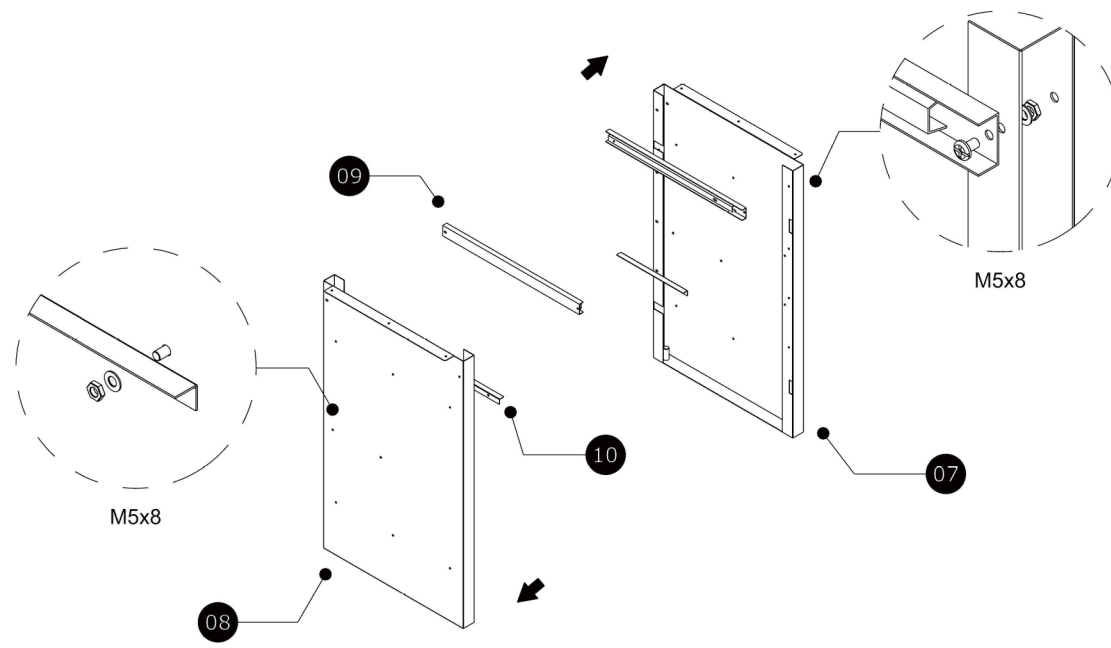

# Bill of Material

No.	Parts	Dimension in mm (LxWxD)	Quantity
01	Drawer Back	438x125x19	1
02	Drawer Bottom	438x125x19	1
03	Drawer Side	428x126x10	2
04	Drawer Front	438x125x17	1
05	Drawer Surface Panel	457x139x15	1
06	Drawer Handle	44x198x22	1
07	Side Board 1	770x467x65	1
08	Side Board 2	770x467x65	1
09	Drawer Slide	438x125x19	2
10	L-Plate	210x15x15	2
11	Door Stop Trail	418x18x12	1
12	Shelf Board	535x464x37	2
13	Back Board	530x482x0.6	1
14	Wooden Worktop	600x600x32	1
15	Mounting Angle	30x30x1.2	2
16	Height Adjustable Leveler	φ36	4
17	Clapboard	533x223x15	1
18	Door	460x423x15	1
19	Door Spindle	50xØ5	2

# Explosive Drawing

Workbench Detail

Drawer Detail

01

02

03

04

05