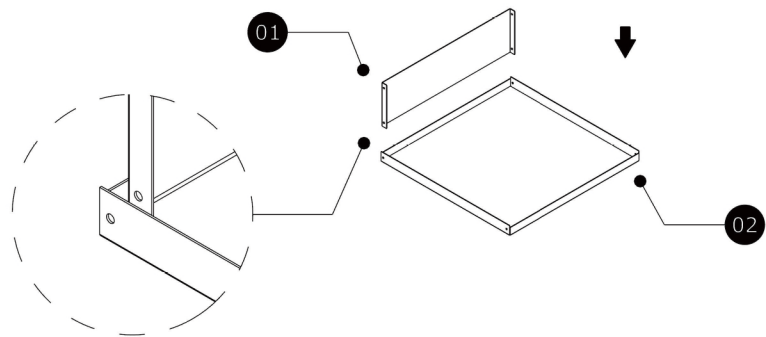

# Bill of Material

No.	Parts	Dimension in mm (LxWxD)	Quantity
01	Drawer Back	438x125x19	1
02	Drawer Bottom	438x125x19	1
03	Drawer Side	428x126x10	2
04	Drawer Front	438x125x17	1
05	Drawer Surface Panel	457x139x15	1
06	Drawer Handle	44x198x22	1
07	Side Board 1	770x467x65	1
08	Side Board 2	770x467x65	1
09	Drawer Slide	438x125x19	2
10	L-Plate	210x15x15	2
11	Door Stop Trail	418x18x12	1
12	Shelf Board	535x464x37	2
13	Back Board	530x482x0.6	1
14	Wooden Worktop	600x600x32	1
15	Mounting Angle	30x30x1.2	2
16	Height Adjustable Leveler	φ36	4
17	Clapboard	533x223x15	1
18	Door	460x423x15	1
19	Door Spindle	50xØ5	2

# Explosive Drawing

Workbench Detail

Drawer Detail

01

02

03

04

05