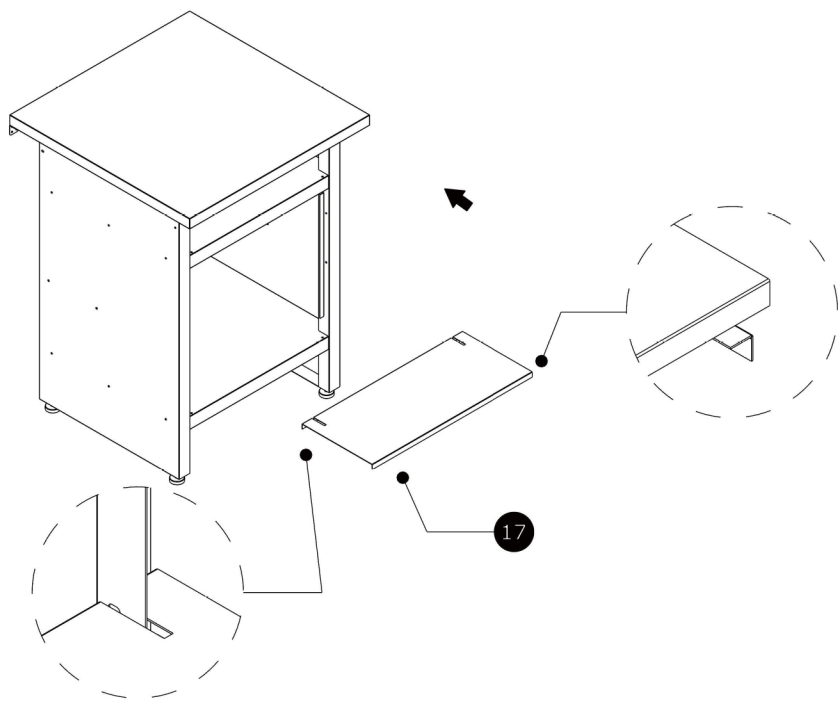

# Bill of Material

No.	Parts	Dimension in mm (LxWxD)	Quantity
01	Drawer Back	438x125x19	1
02	Drawer Bottom	438x125x19	1
03	Drawer Side	428x126x10	2
04	Drawer Front	438x125x17	1
05	Drawer Surface Panel	457x139x15	1
06	Drawer Handle	44x198x22	1
07	Side Board 1	770x467x65	1
08	Side Board 2	770x467x65	1
09	Drawer Slide	438x125x19	2
10	L-Plate	210x15x15	2
11	Door Stop Trail	418x18x12	1
12	Shelf Board	535x464x37	2
13	Back Board	530x482x0.6	1
14	Wooden Worktop	600x600x32	1
15	Mounting Angle	30x30x1.2	2
16	Height Adjustable Leveler	φ36	4
17	Clapboard	533x223x15	1
18	Door	460x423x15	1
19	Door Spindle	50xØ5	2

06

07

08

09

10

11

12

13