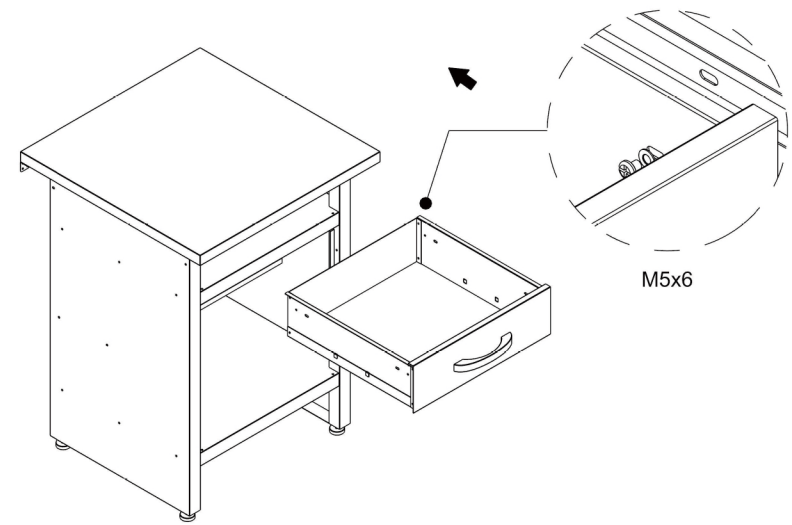

# Bill of Material

No.	Parts	Dimension in mm (LxWxD)	Quantity
01	Drawer Back	438x125x19	1
02	Drawer Bottom	438x125x19	1
03	Drawer Side	428x126x10	2
04	Drawer Front	438x125x17	1
05	Drawer Surface Panel	457x139x15	1
06	Drawer Handle	44x198x22	1
07	Side Board 1	770x467x65	1
08	Side Board 2	770x467x65	1
09	Drawer Slide	438x125x19	2
10	L-Plate	210x15x15	2
11	Door Stop Trail	418x18x12	1
12	Shelf Board	535x464x37	2
13	Back Board	530x482x0.6	1
14	Wooden Worktop	600x600x32	1
15	Mounting Angle	30x30x1.2	2
16	Height Adjustable Leveler	φ36	4
17	Clapboard	533x223x15	1
18	Door	460x423x15	1
19	Door Spindle	50xØ5	2

06

07

08

09

10

11

12

13