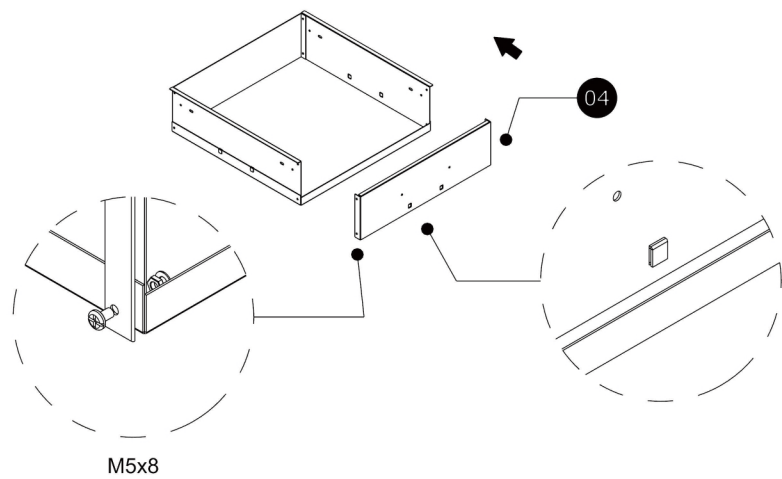

# Bill of Material

No.	Parts	Dimension in mm (LxWxD)	Quantity
01	Drawer Back	438x125x19	1
02	Drawer Bottom	438x125x19	1
03	Drawer Side	428x126x10	2
04	Drawer Front	438x125x17	1
05	Drawer Surface Panel	457x139x15	1
06	Drawer Handle	44x198x22	1
07	Side Board 1	770x467x65	1
08	Side Board 2	770x467x65	1
09	Drawer Slide	438x125x19	2
10	L-Plate	210x15x15	2
11	Door Stop Trail	418x18x12	1
12	Shelf Board	535x464x37	2
13	Back Board	530x482x0.6	1
14	Wooden Worktop	600x600x32	1
15	Mounting Angle	30x30x1.2	2
16	Height Adjustable Leveler	φ36	4
17	Clapboard	533x223x15	1
18	Door	460x423x15	1
19	Door Spindle	50xØ5	2

# Explosive Drawing

Workbench Detail

Drawer Detail

01

02

03

04

05