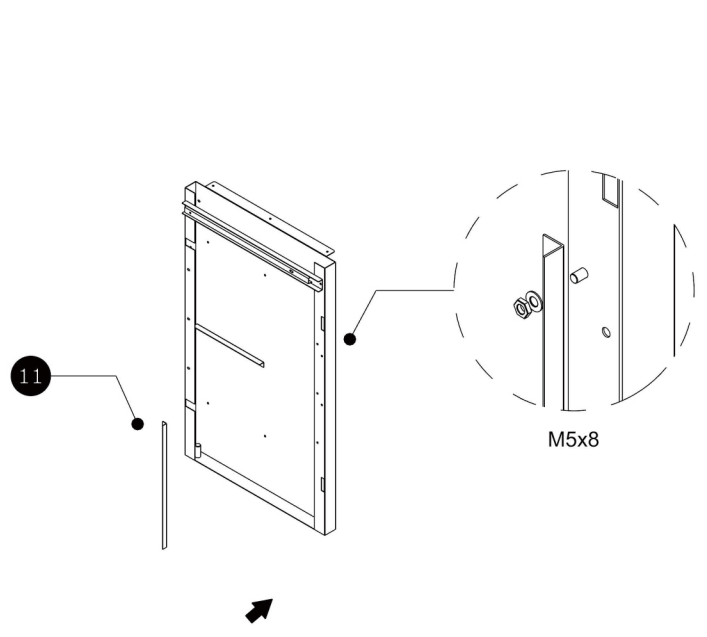

# Bill of Material

No.	Parts	Dimension in mm (LxWxD)	Quantity
01	Drawer Back	438x125x19	1
02	Drawer Bottom	438x125x19	1
03	Drawer Side	428x126x10	2
04	Drawer Front	438x125x17	1
05	Drawer Surface Panel	457x139x15	1
06	Drawer Handle	44x198x22	1
07	Side Board 1	770x467x65	1
08	Side Board 2	770x467x65	1
09	Drawer Slide	438x125x19	2
10	L-Plate	210x15x15	2
11	Door Stop Trail	418x18x12	1
12	Shelf Board	535x464x37	2
13	Back Board	530x482x0.6	1
14	Wooden Worktop	600x600x32	1
15	Mounting Angle	30x30x1.2	2
16	Height Adjustable Leveler	φ36	4
17	Clapboard	533x223x15	1
18	Door	460x423x15	1
19	Door Spindle	50xØ5	2

# Explosive Drawing

Workbench Detail

Drawer Detail

01

02

03

04

05