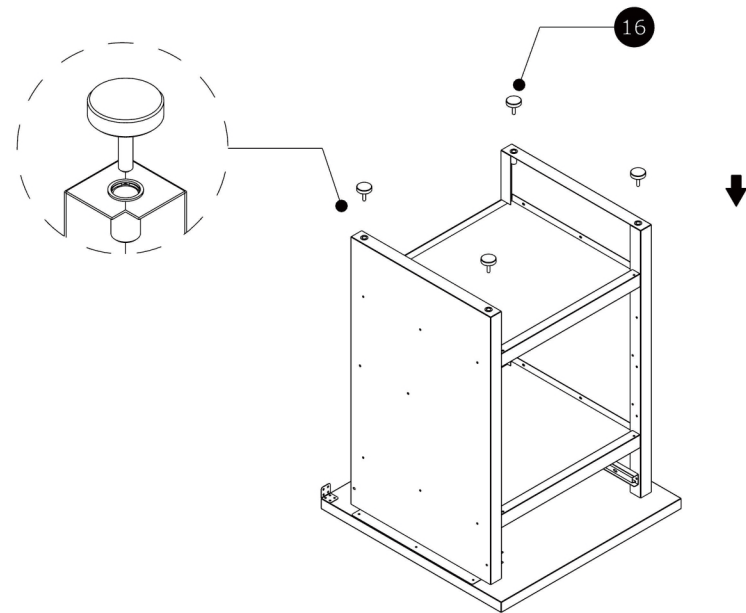

# Bill of Material

No.	Parts	Dimension in mm (LxWxD)	Quantity
01	Drawer Back	438x125x19	1
02	Drawer Bottom	438x125x19	1
03	Drawer Side	428x126x10	2
04	Drawer Front	438x125x17	1
05	Drawer Surface Panel	457x139x15	1
06	Drawer Handle	44x198x22	1
07	Side Board 1	770x467x65	1
08	Side Board 2	770x467x65	1
09	Drawer Slide	438x125x19	2
10	L-Plate	210x15x15	2
11	Door Stop Trail	418x18x12	1
12	Shelf Board	535x464x37	2
13	Back Board	530x482x0.6	1
14	Wooden Worktop	600x600x32	1
15	Mounting Angle	30x30x1.2	2
16	Height Adjustable Leveler	φ36	4
17	Clapboard	533x223x15	1
18	Door	460x423x15	1
19	Door Spindle	50xØ5	2

06

07

08

09

10

11

12

13