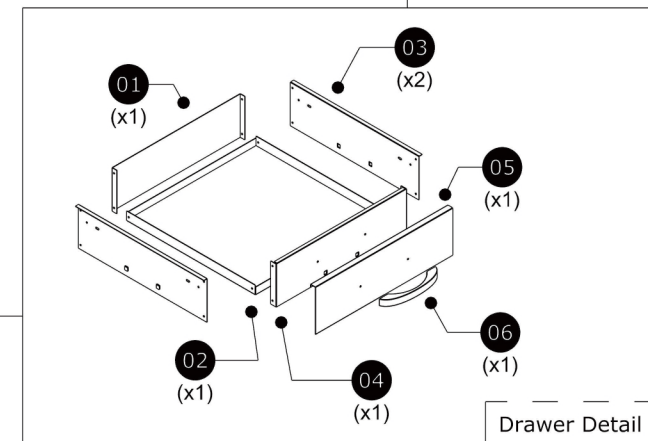

Drawer Detail