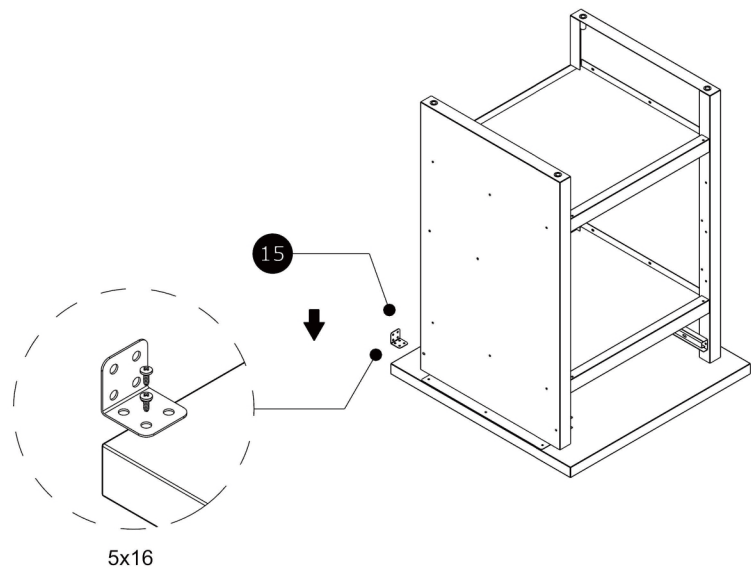

# Bill of Material

No.	Parts	Dimension in mm (LxWxD)	Quantity
01	Drawer Back	438x125x19	1
02	Drawer Bottom	438x125x19	1
03	Drawer Side	428x126x10	2
04	Drawer Front	438x125x17	1
05	Drawer Surface Panel	457x139x15	1
06	Drawer Handle	44x198x22	1
07	Side Board 1	770x467x65	1
08	Side Board 2	770x467x65	1
09	Drawer Slide	438x125x19	2
10	L-Plate	210x15x15	2
11	Door Stop Trail	418x18x12	1
12	Shelf Board	535x464x37	2
13	Back Board	530x482x0.6	1
14	Wooden Worktop	600x600x32	1
15	Mounting Angle	30x30x1.2	2
16	Height Adjustable Leveler	φ36	4
17	Clapboard	533x223x15	1
18	Door	460x423x15	1
19	Door Spindle	50xØ5	2

06

07

08

09

10

11

12

13