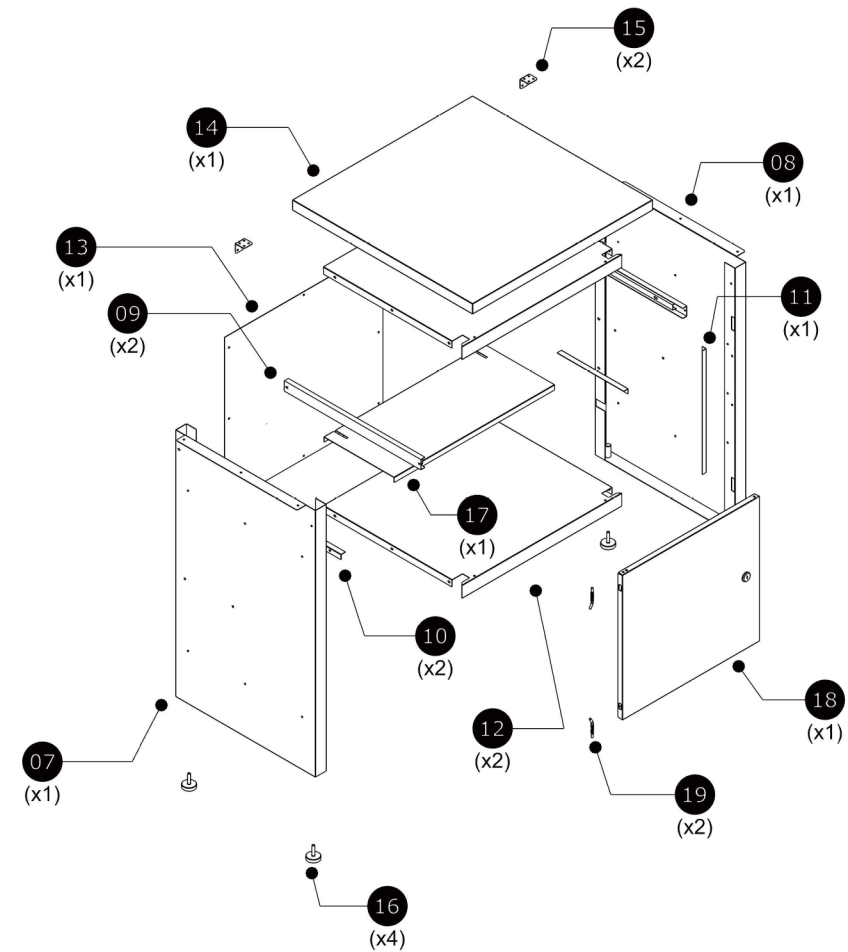

Bill of Material

No.	Parts	Dimension in mm (LxWxD)	Quantity
01	Drawer Back	438x125x19	1
02	Drawer Bottom	438x125x19	1
03	Drawer Side	428x126x10	2
04	Drawer Front	438x125x17	1
05	Drawer Surface Panel	457x139x15	1
06	Drawer Handle	44x198x22	1
07	Side Board 1	770x467x65	1
08	Side Board 2	770x467x65	1
09	Drawer Slide	438x125x19	2
10	L-Plate	210x15x15	2
11	Door Stop Trail	418x18x12	1
12	Shelf Board	535x464x37	2
13	Back Board	530x482x0.6	1
14	Wooden Worktop	600x600x32	1
15	Mounting Angle	30x30x1.2	2
16	Height Adjustable Leveler	φ36	4
17	Clapboard	533x223x15	1
18	Door	460x423x15	1
19	Door Spindle	50xØ5	2

Explosive Drawing

Workbench Detail