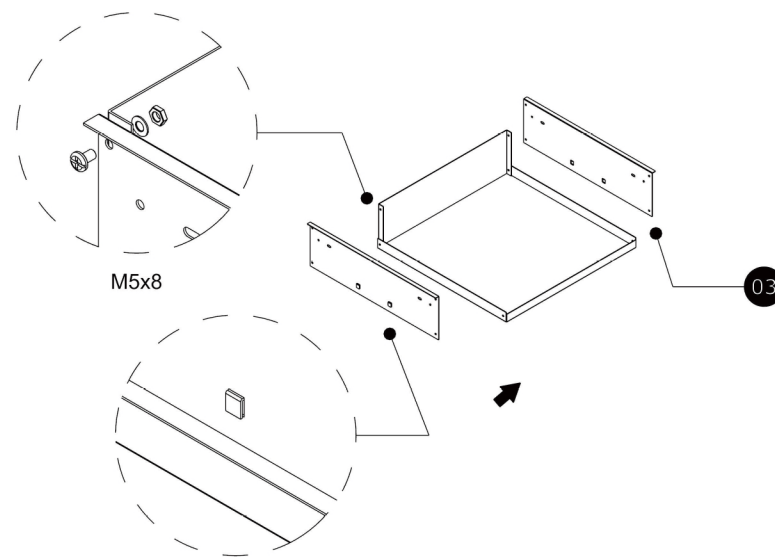

# Bill of Material

No.	Parts	Dimension in mm (LxWxD)	Quantity
01	Drawer Back	438x125x19	1
02	Drawer Bottom	438x125x19	1
03	Drawer Side	428x126x10	2
04	Drawer Front	438x125x17	1
05	Drawer Surface Panel	457x139x15	1
06	Drawer Handle	44x198x22	1
07	Side Board 1	770x467x65	1
08	Side Board 2	770x467x65	1
09	Drawer Slide	438x125x19	2
10	L-Plate	210x15x15	2
11	Door Stop Trail	418x18x12	1
12	Shelf Board	535x464x37	2
13	Back Board	530x482x0.6	1
14	Wooden Worktop	600x600x32	1
15	Mounting Angle	30x30x1.2	2
16	Height Adjustable Leveler	φ36	4
17	Clapboard	533x223x15	1
18	Door	460x423x15	1
19	Door Spindle	50xØ5	2

# Explosive Drawing

Workbench Detail

Drawer Detail

01

02

03

04

05