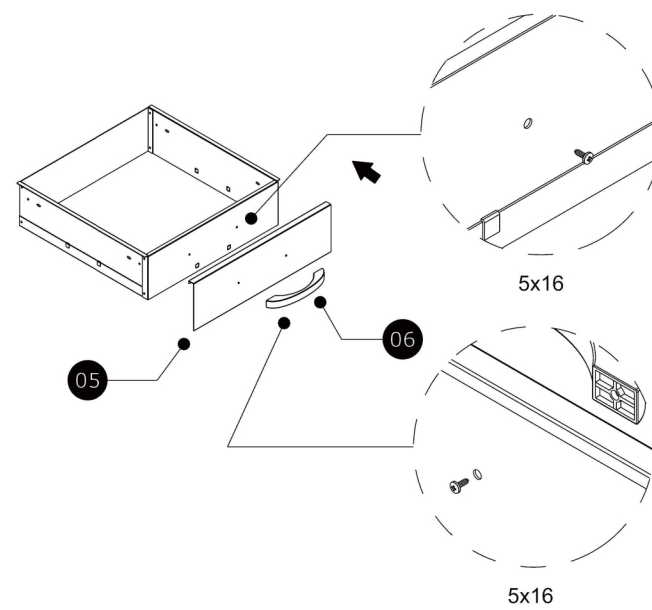

# Bill of Material

No.	Parts	Dimension in mm (LxWxD)	Quantity
01	Drawer Back	438x125x19	1
02	Drawer Bottom	438x125x19	1
03	Drawer Side	428x126x10	2
04	Drawer Front	438x125x17	1
05	Drawer Surface Panel	457x139x15	1
06	Drawer Handle	44x198x22	1
07	Side Board 1	770x467x65	1
08	Side Board 2	770x467x65	1
09	Drawer Slide	438x125x19	2
10	L-Plate	210x15x15	2
11	Door Stop Trail	418x18x12	1
12	Shelf Board	535x464x37	2
13	Back Board	530x482x0.6	1
14	Wooden Worktop	600x600x32	1
15	Mounting Angle	30x30x1.2	2
16	Height Adjustable Leveler	φ36	4
17	Clapboard	533x223x15	1
18	Door	460x423x15	1
19	Door Spindle	50xØ5	2

# Explosive Drawing

Workbench Detail

Drawer Detail

01

02

03

04

05